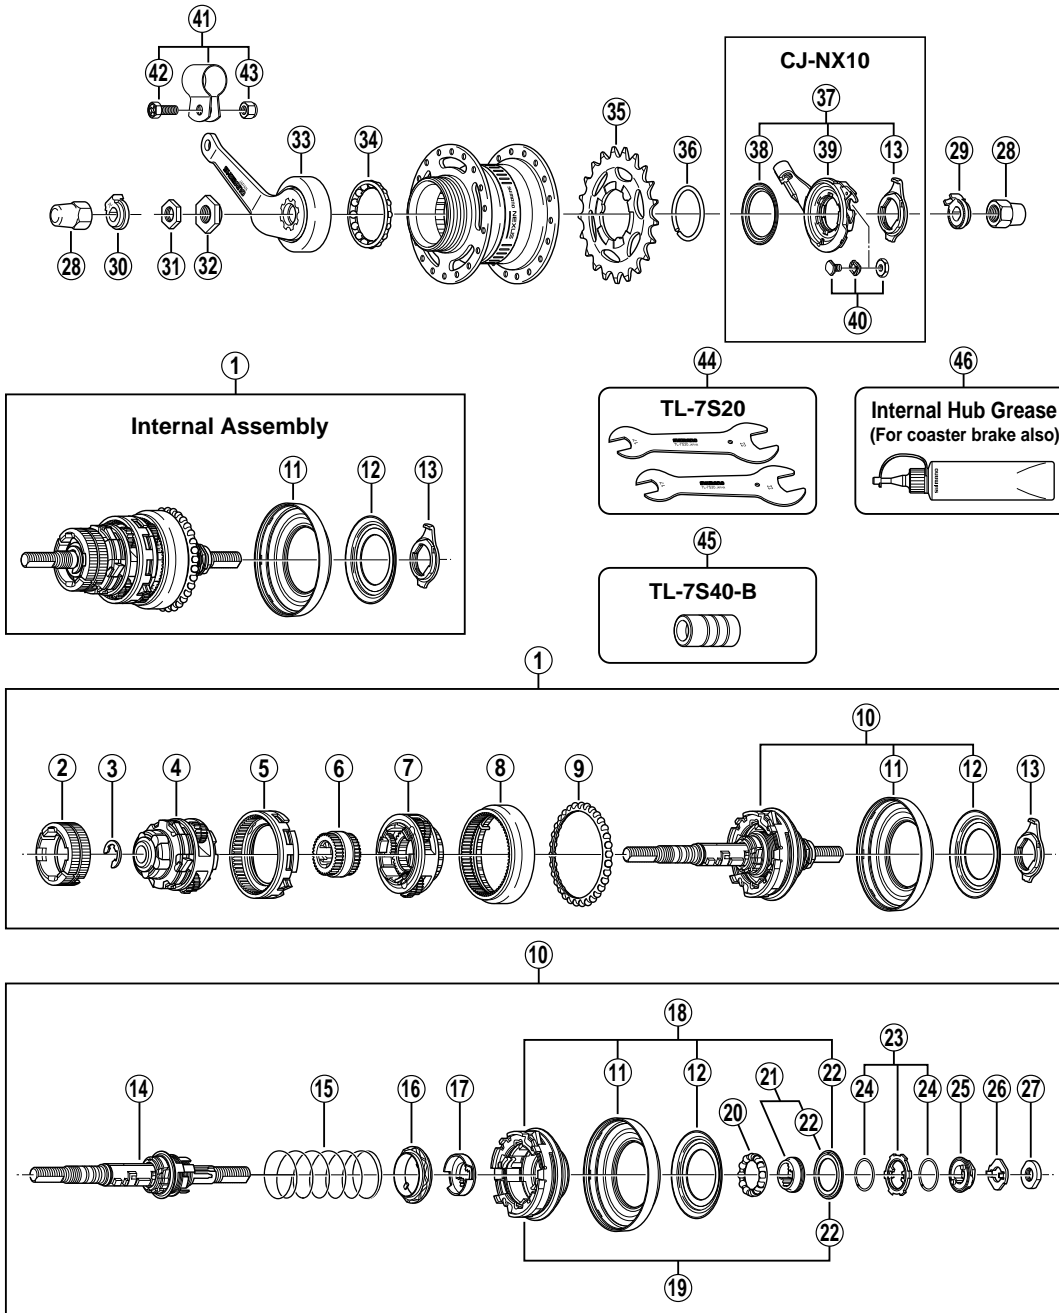

## SG-7C16 Inter-7 Hub

ITEM NO.	SHIMANO CODE NO.	DESCRIPTION
* 1	Y-35K 98010	Internal Assembly (Axle Length 175.5 mm)
* 2	Y-35K 98020	Brake Shoe Unit
3	Y-325 32000	Stop Ring (φ9 mm)
* 4	Y-35K 98030	Carrier Unit 2
* 5	Y-35K 98040	Ring Gear Unit 2
6	Y-33F 98060	Sun Gear Unit 2 & 3
7	Y-330 98060	Carrier Unit 1
* 8	Y-35K 98050	Ring Gear Unit 1
9	Y-330 98070	Ball Retainer H (3/16" x 29)
* 10	Y-35K 98060	Axle & Driver Unit (Axle Length 175.5 mm) w/Right Hand Dust Cap B & C
* 11	Y-35K 06000	Right Hand Dust Cap B
12	Y-33Z 26000	Right Hand Dust Cap C
13	Y-33Z 98020	Cassette Joint Fixing Ring
14	Y-34N 98030	Axle Unit (Axle Length 175.5 mm)
15	Y-330 24000	Return Spring A
16	Y-33Z 10000	Gear Shifting Cam
17	Y-33Z 11000	Feed Cam
* 18	Y-35K 98070	Driver Unit w/Right Hand Dust Cap B, C & Right Hand Cone Seal
* 19	Y-35K 98080	Driver Unit w/Right Hand Cone Seal
20	Y-330 91600	Ball Retainer F (3/16" x 12)
* 21	Y-35K 98100	Right Hand Cone w/Seal
* 22	Y-35K 07000	Right Hand Cone Seal
23	Y-33F 98040	Driver Plate w/Seal
24	Y-330 12000	Driver Plate Seal
25	Y-33E 98120	Lock Washer
26	Y-33Z 08000	Stop Washer
27	Y-33Z 07020	Right Hand Lock Nut (3.4 mm)
28	Y-314 14010	Cap Nut (3/8")
29	Y-33Z 20500	Non-turn Washer 5R (Yellow)
	Y-33M 39600	Non-turn Washer 6R (Silver)
	Y-33M 39700	Non-turn Washer 7R (Black)
	Y-33M 39510	Non-turn Washer 5L (Brown)
30	Y-33M 39610	Non-turn Washer 6L (White)
	Y-33M 39710	Non-turn Washer 7L (Gray)
31	Y-321 38040	Lock Nut (3.5 mm)
32	Y-335 48110	Stop Nut
* 33	Y-35K 98090	Brake Arm Unit
34	Y-330 98110	Ball Retainer B (3/16" x 16)
	Y-322 03420	Sprocket Wheel 18T
	Y-322 03520	Sprocket Wheel 19T
35	Y-322 03620	Sprocket Wheel 20T
	Y-330 60000	Sprocket Wheel 21T
	Y-330 60100	Sprocket Wheel 22T
	Y-321 20100	Snap Ring C
37	Y-74Y 98050	CJ-NX10 Cassette Joint Unit
38	Y-74Y 18000	Driver Cap
39	Y-74Y 93100	CJ-NX10 Cassette Joint
40	Y-74Y 98060	Inner Cable Fixing Bolt Unit for CJ-NX10
41	Y-33F 98090	Brake Arm Clip Unit (5/8")
	Y-33F 98100	Brake Arm Clip Unit (3/4")
42	Y-75M 06000	Clip Screw (M6 x 16)
43	Y-317 27200	Clip Nut
44	Y-130 98900	TL-7S20 Hub Spanner (17 mm x 22 mm) 2 pcs.
45	Y-308 89000	TL-7S40-B Right Hand Cone Tool
46	Y-041 20800	Internal Hub Grease (Net. 100g)